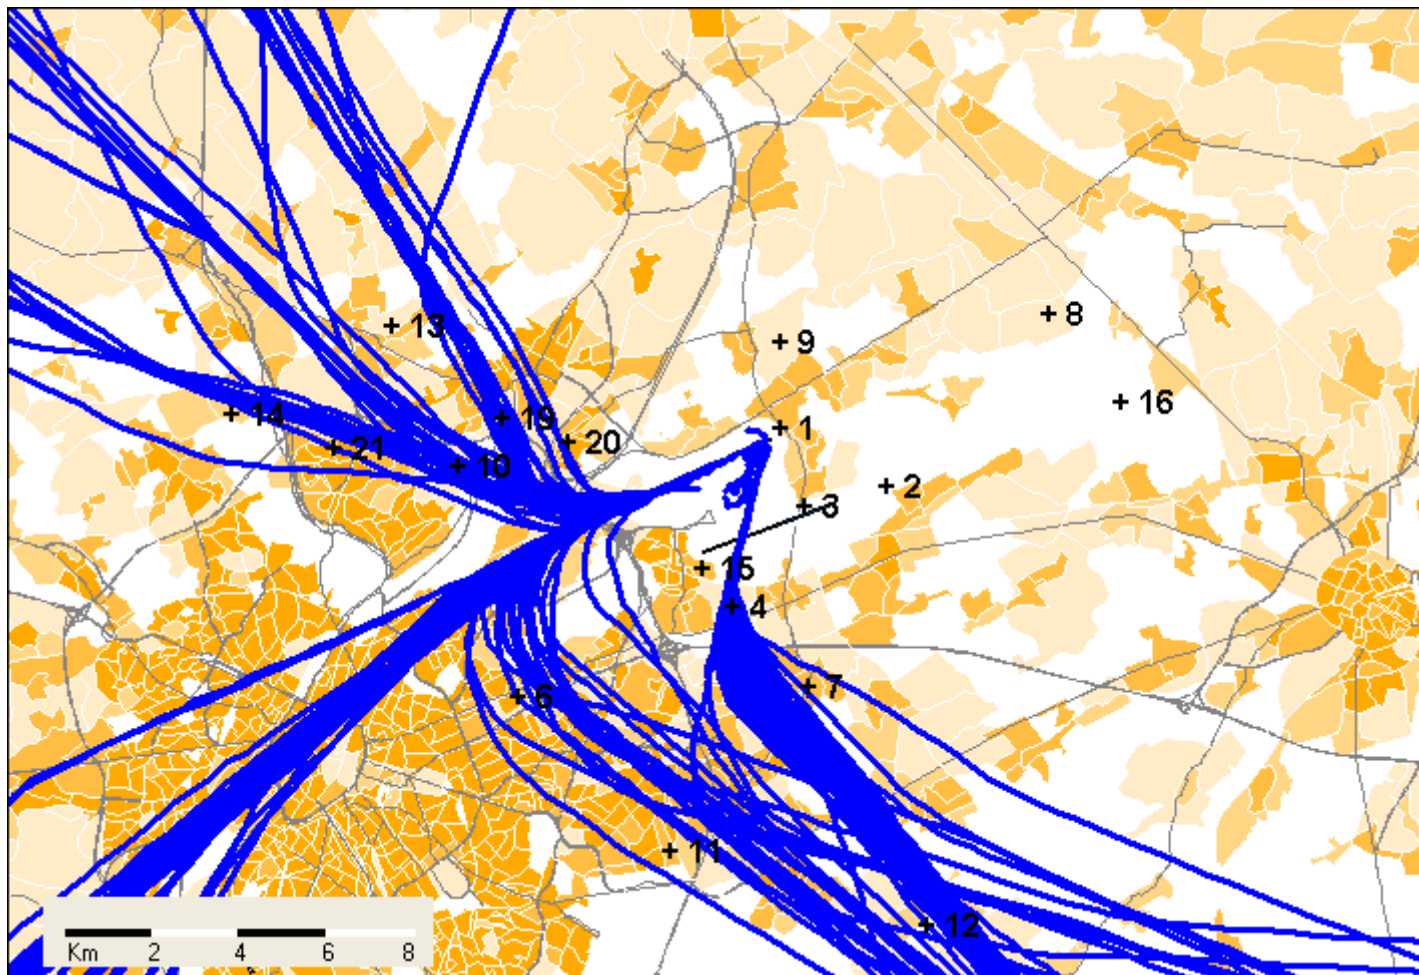

Sunday, 2009/05/03 >= 06:00:00 <= 16:00:00:

Population density :
NIS (1999/01/01)

Statistical Sectors :
AROHM Department Spatial Planning

Radar Data :
Belgocontrol